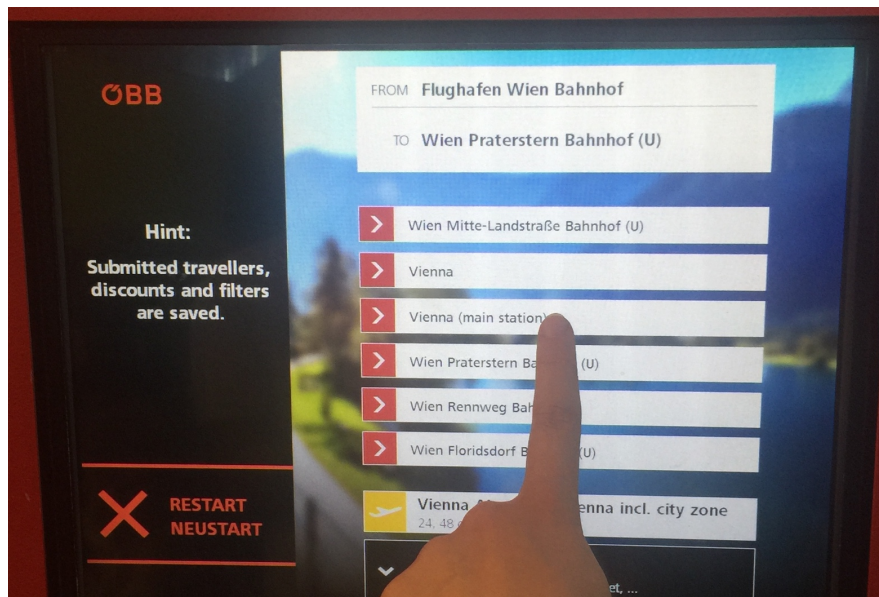

TRAVEL INSTRUCTIONS | Vienna Airport to Vienna Central Station

1. The arrivals area at Vienna airport:

2. On arrival, head right and follow the downwards arrows to the train line and ticket machines:

3. When you reach the ticket machines, use the RED one. The ticket options can be viewed in English.

TRAVEL INSTRUCTIONS | Vienna Airport to Vienna Central Station

4. Select a ticket to Vienna main station:

5. Choose the Railjet – this is the easiest and most straightforward route

TRAVEL INSTRUCTIONS | Vienna Airport to Vienna Central Station

6. A single ticket costs €4.20

7. The Railjet (RJ) goes every 30 minutes, from platform 1 or 2 (check the board for which).