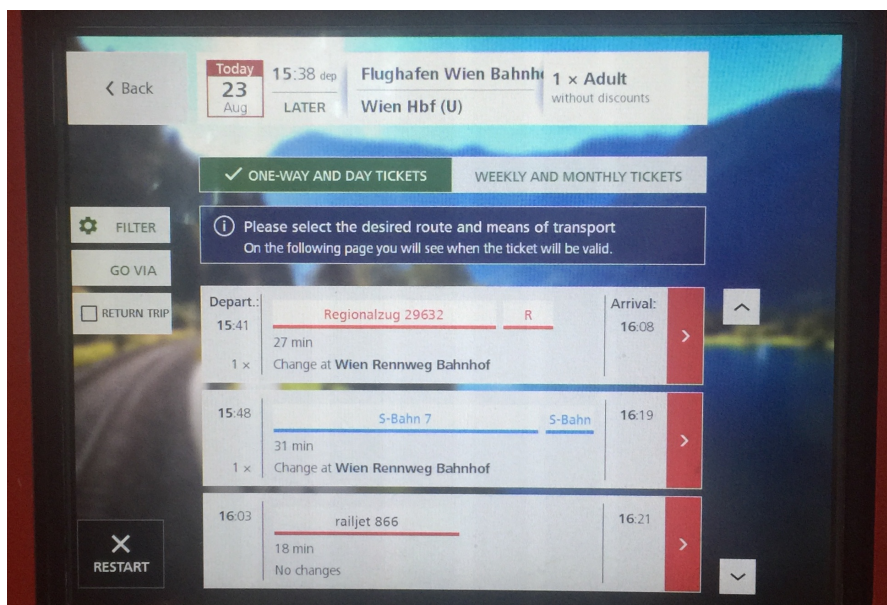

TRAVEL INSTRUCTIONS | Vienna Airport to Vienna Central Station

1. The arrivals area at Vienna airport:

2. On arrival, head right and follow the downwards arrows to the train line and ticket machines:

3. When you reach the ticket machines, use the RED one. The ticket options can be viewed in English.

TRAVEL INSTRUCTIONS | Vienna Airport to Vienna Central Station

4. Select a ticket to Vienna main station:

5. Choose the Railjet – this is the easiest and most straightforward route

TRAVEL INSTRUCTIONS | Vienna Airport to Vienna Central Station

6. A single ticket costs €4.20

7. The Railjet (RJ) goes every 30 minutes, from platform 1 or 2 (check the board for which).