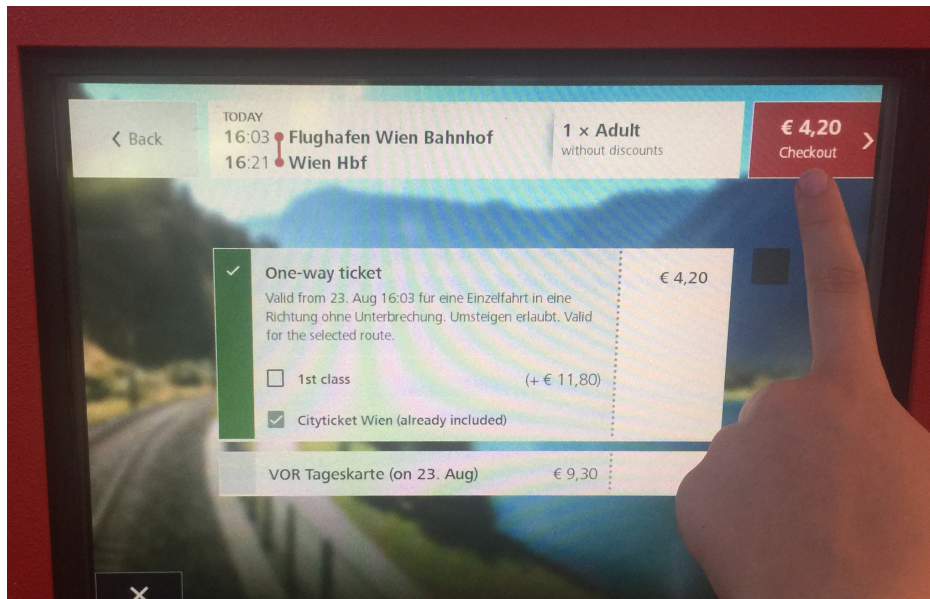

TRAVEL INSTRUCTIONS | Vienna Airport to Vienna Central Station

1. The arrivals area at Vienna airport:

2. On arrival, head right and follow the downwards arrows to the train line and ticket machines:

3. When you reach the ticket machines, use the RED one. The ticket options can be viewed in English.

TRAVEL INSTRUCTIONS | Vienna Airport to Vienna Central Station

4. Select a ticket to Vienna main station:

5. Choose the Railjet – this is the easiest and most straightforward route

TRAVEL INSTRUCTIONS | Vienna Airport to Vienna Central Station

6. A single ticket costs €4.20

7. The Railjet (RJ) goes every 30 minutes, from platform 1 or 2 (check the board for which).